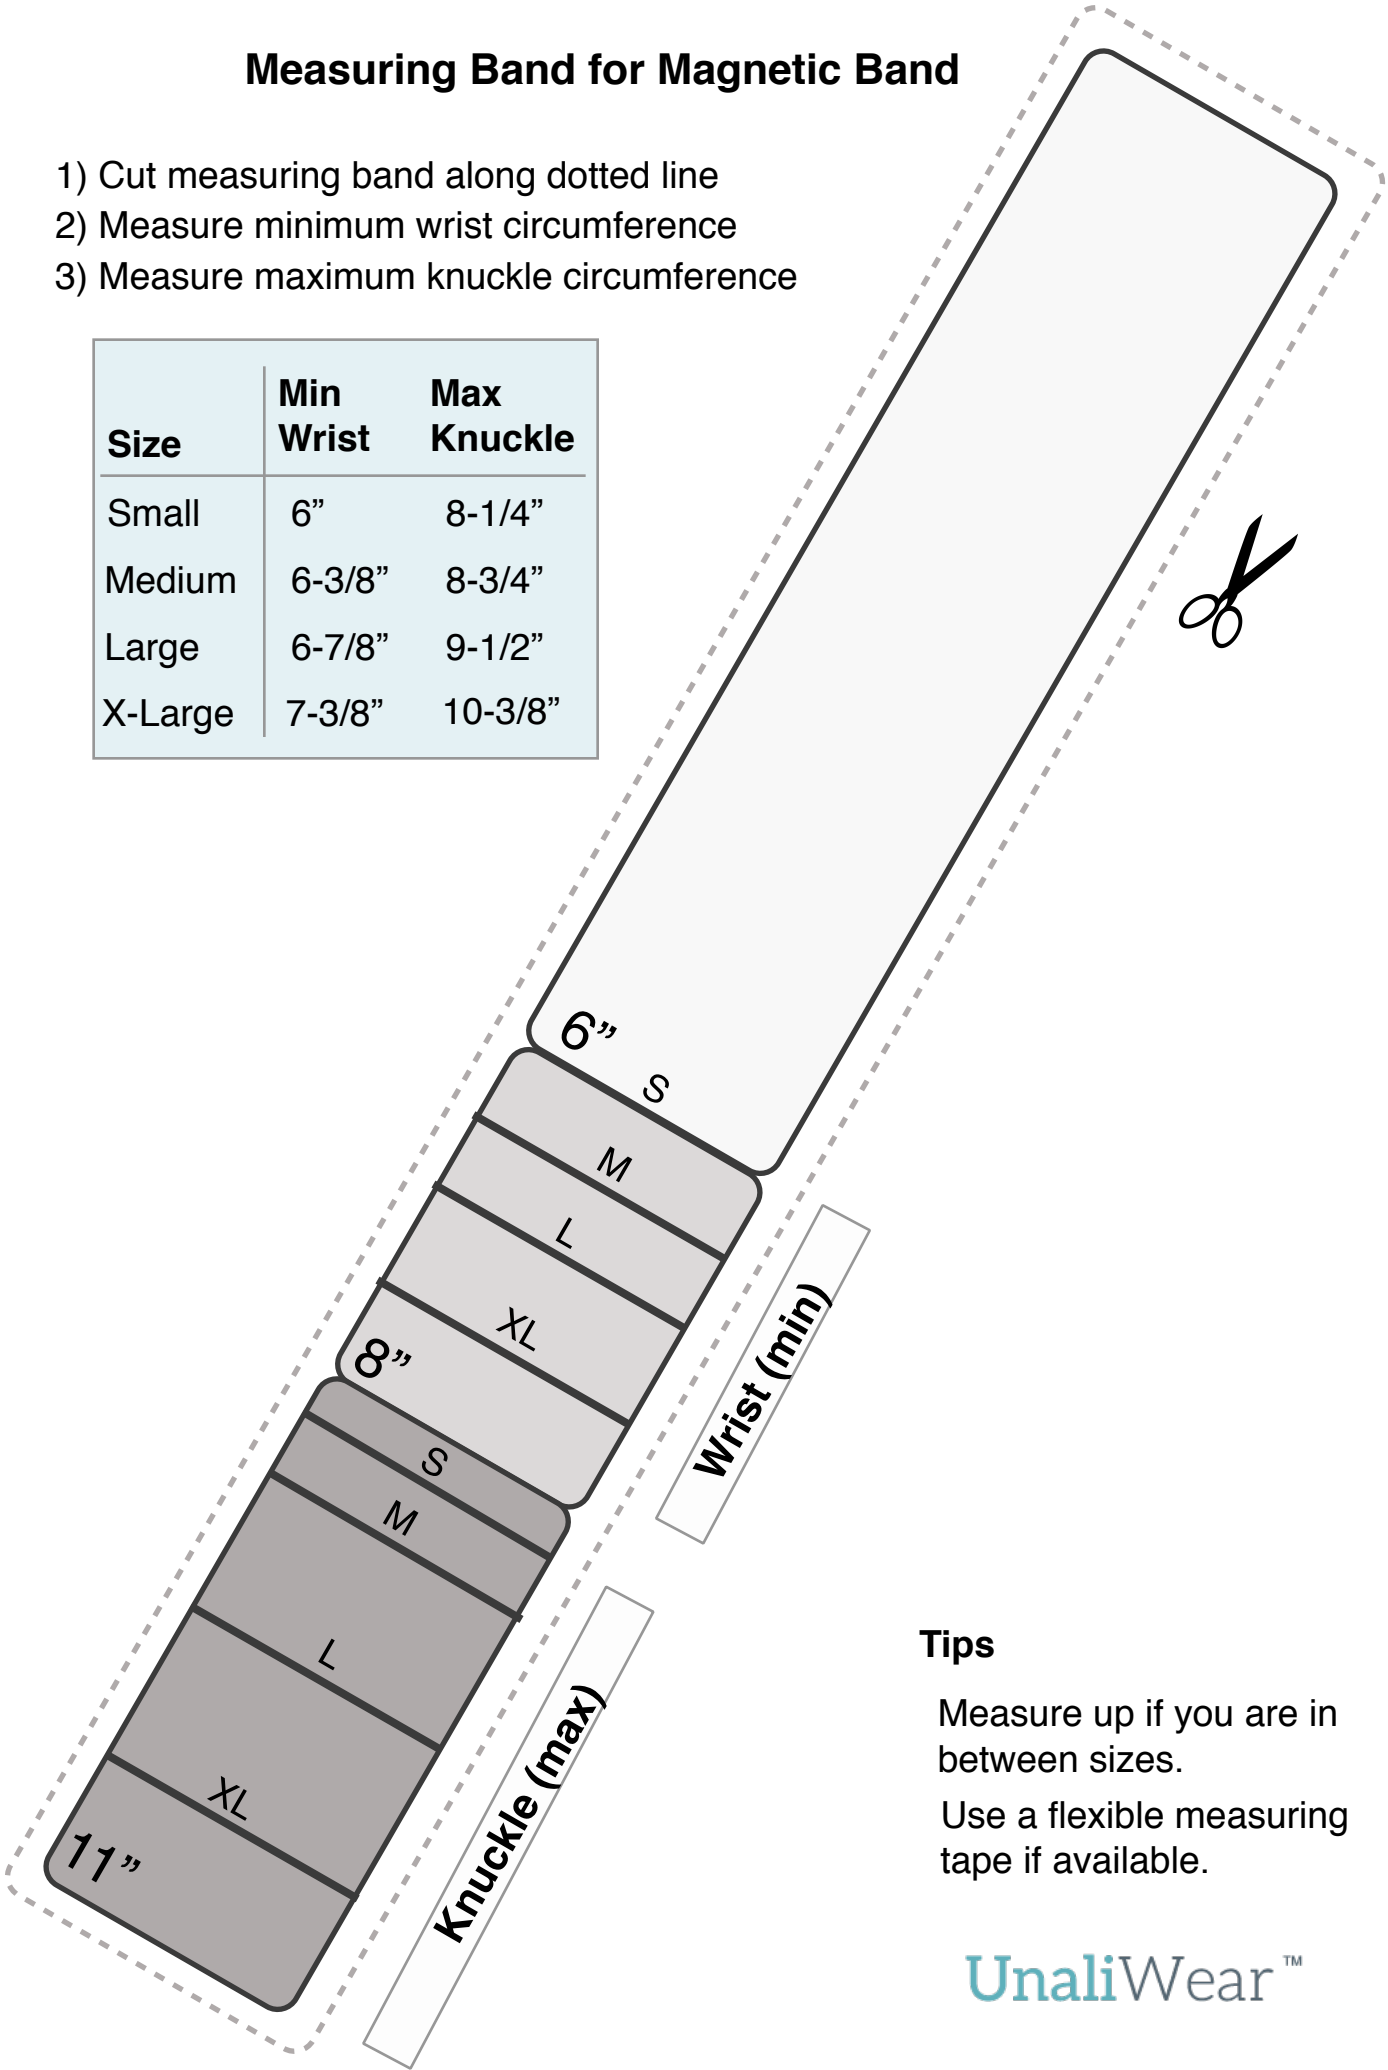

Measuring Band for Magnetic Band

- 1) Cut measuring band along dotted line
- 2) Measure minimum wrist circumference
- 3) Measure maximum knuckle circumference

Size	Min Wrist	Max Knuckle
Small	6"	8-1/4"
Medium	6-3/8"	8-3/4"
Large	6-7/8"	9-1/2"
X-Large	7-3/8"	10-3/8"

Tips

Measure up if you are in between sizes.

Use a flexible measuring tape if available.